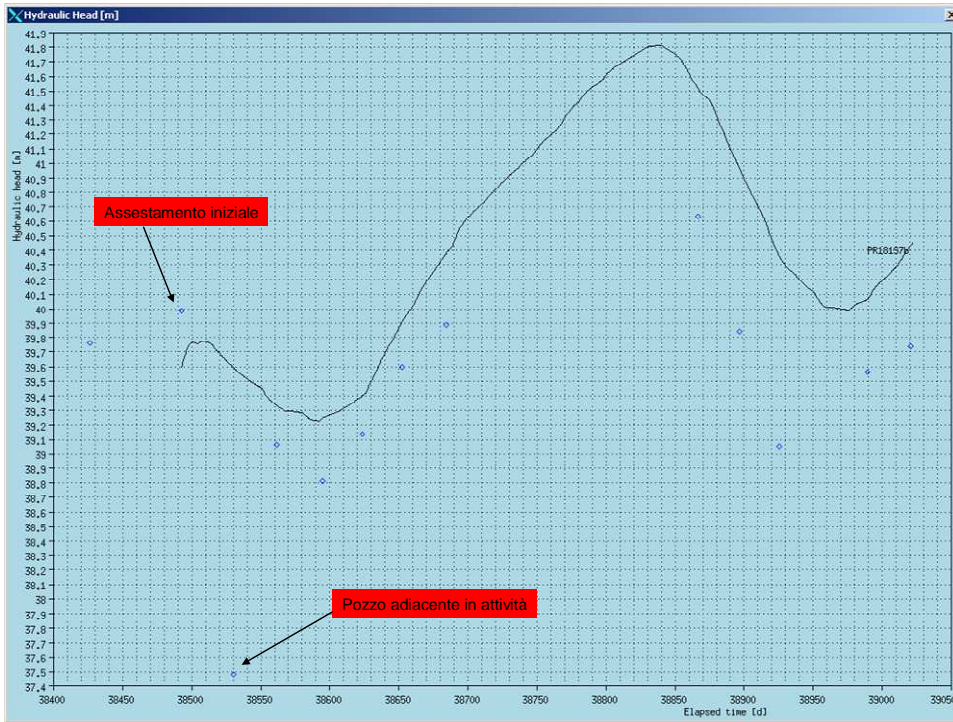

Piezometro PR181S12a

Piezometro PR181S7b